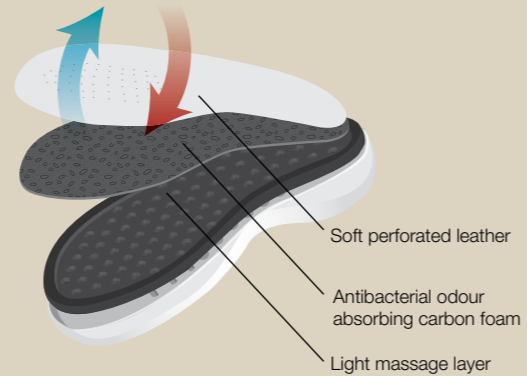

Air Active Insole

0496 FOOTBALL, PINK STRIPE, BLUE STRIPE, BLACK PATTERN 36-42